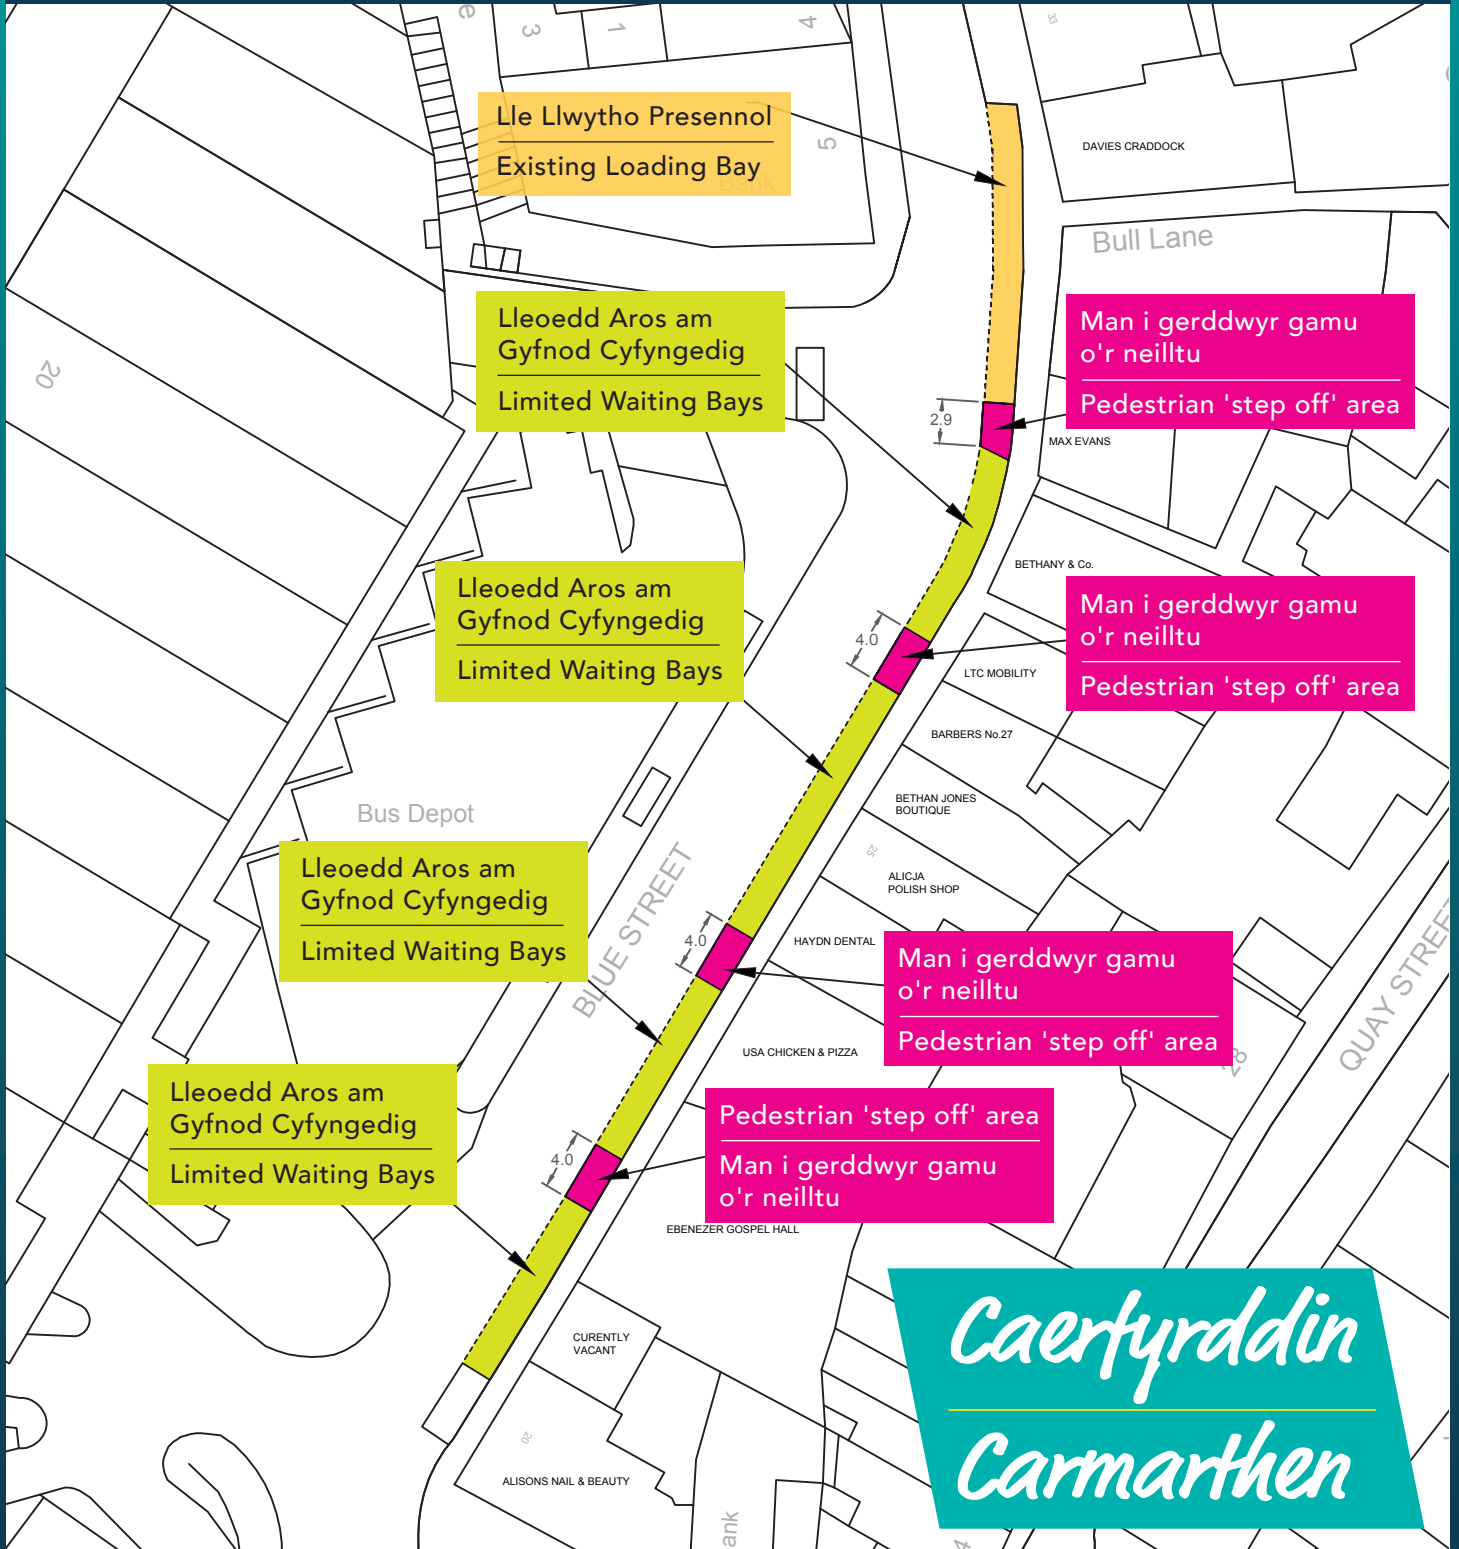

PARCHU · DIOGELU · *Mwynhau*

RESPECT · PROTECT · *Enjoy*

Heol Las, Caerfyrddin • Blue Street, Carmarthen